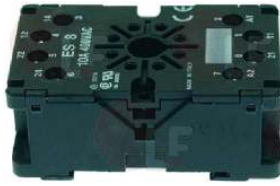

Suitable for:

OEM

Suitable for:

Relays

3351154 BASE OCTAL ES8 10A 400V
8 poles

OEM EC027

3351007 MINI RELAY 55.32 10A 240V 50/60Hz
2 switching contacts
manual push-button