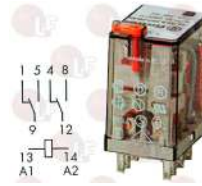

Suitable for:

Relays

3351154 BASE OCTAL ES8 10A 400V
8 poles

OEM EC027

3351007 MINI RELAY 55.32 10A 240V 50/60Hz
2 switching contacts
manual push-button

OEM EN016

3351021 RELAY 62.82 16A 230V 50/60Hz
2 switching contacts