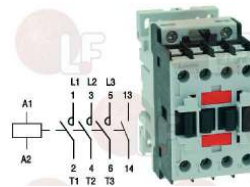

OEM EN005

OEM EN082

3446582 CONTACTOR LOVATO BF1810A
coil 18A 230V 50/60Hz 7.5Kw
3 normally open contacts
1 normally open auxiliary contact