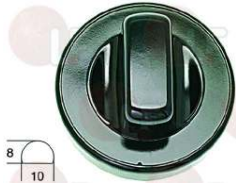

OEM EE135

3355777 HEATING ELEMENT 900W 400V
for DECK
overall length 990 mm
inner length 890 mm
width 120 mm - fittings \varnothing 16 mm
for Pizza oven electric (OEM) 23 - 24

OEM EE111

Knobs

3241338 BLACK KNOB \varnothing 42 mm
D-shaped hole 6x4.6 mm
for Pizza oven (OEM) 10 - 11 - 4 - 5 - 8
for Pizza oven electric (OEM) MF1 - MF10 - MF11
MF15 - MF2 - MF3 - MF4 - MF5 - MF8 - 109 - 111
15/DS - 22 - 23 - 32 - 33 - 34 - 66 - 69 - 77
96 - 99

OEM AC062

3241339 BLACK KNOB \varnothing 50 mm
square hole 5x5 mm
for Pizza oven electric (OEM) 22 - 23 - 32 - 33
34

OEM AC039

Suitable for:

3241400 BLACK KNOB \varnothing 70 mm UNIVERSAL
D shaft hole 10x8 mm