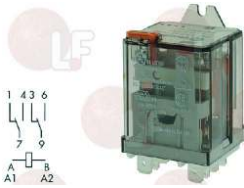

OEM EN125

Rotary switches

3057178 SELECTOR SWITCH 0-1 POSITIONS
contact capacity 16A 250V - max 150°C
D-shaped pin 6x4.6 mm
for Pizza oven (OEM)

OEM EH018

3057070 SELECTOR SWITCH 0-2 POSITIONS
contact capacity 16A 400V - max 75°C
square pin 5x5 mm
for MECHANICAL models
for Pizza oven electric (OEM) MF10 - MF11 - MF15
MF4 - MF5 - MF8 - SE109 - SE111 - SE66 - SE69
SE77 - SE96 - SE99 - S109 - S111 - S66 - S69
S77 - S96 - S99 - 22 - 23 - 32